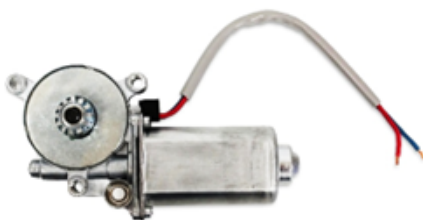

## 2026 MAR-APR CURRENT SPECIALS

**MICRO BIRD  
TAKE OFF DOOR MOTOR  
TO-17AZ05E1-1 (NEW)**

**\$225**

**ALTERNATOR 240AMP  
10010644**

**\$470**

**STROBE LIGHT 1" CLEAR  
G-1467**

**\$60**

**DIRECTIONAL, SIDE MARKER LIGHT  
10064200**

**\$45**

**BATTERY RETAINER STRAP  
10034542**

**\$30**

**PUCH OUT WINDOW DECAL  
10014293**

**\$3**

**EMERGENCY EXIT  
TO OPEN  
ROTATE HANDLE  
PUSH OUT WINDOW**

Decal is 2.88" x 5.00"  
Transparent Background