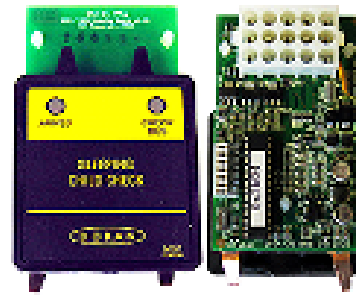

2023 MAY-JUNE CURRENT SPECIALS

**POW
SWITCH**
10036400

\$25

**CHILD CHECK
MODULE**
10026427

\$115

**STROBE
LIGHT**
G-1467

\$75

**3" DIAMOND
GRADE
REFLECTORS
RED & AMBER**

00125136 & 00125137

\$2

**REAR EM DOOR
DECAL**
00062382

**THIS DOOR IS EQUIPPED WITH
A HOLD OPEN DEVICE. TO
RELEASE, OPEN THE DOOR TO
ITS FULLY OPENED POSITION.**

\$9

**REAR SEAT
DECAL**

**DO NOT USE
THE LAST TWO SEATS
UNLESS BUS IS FULL**